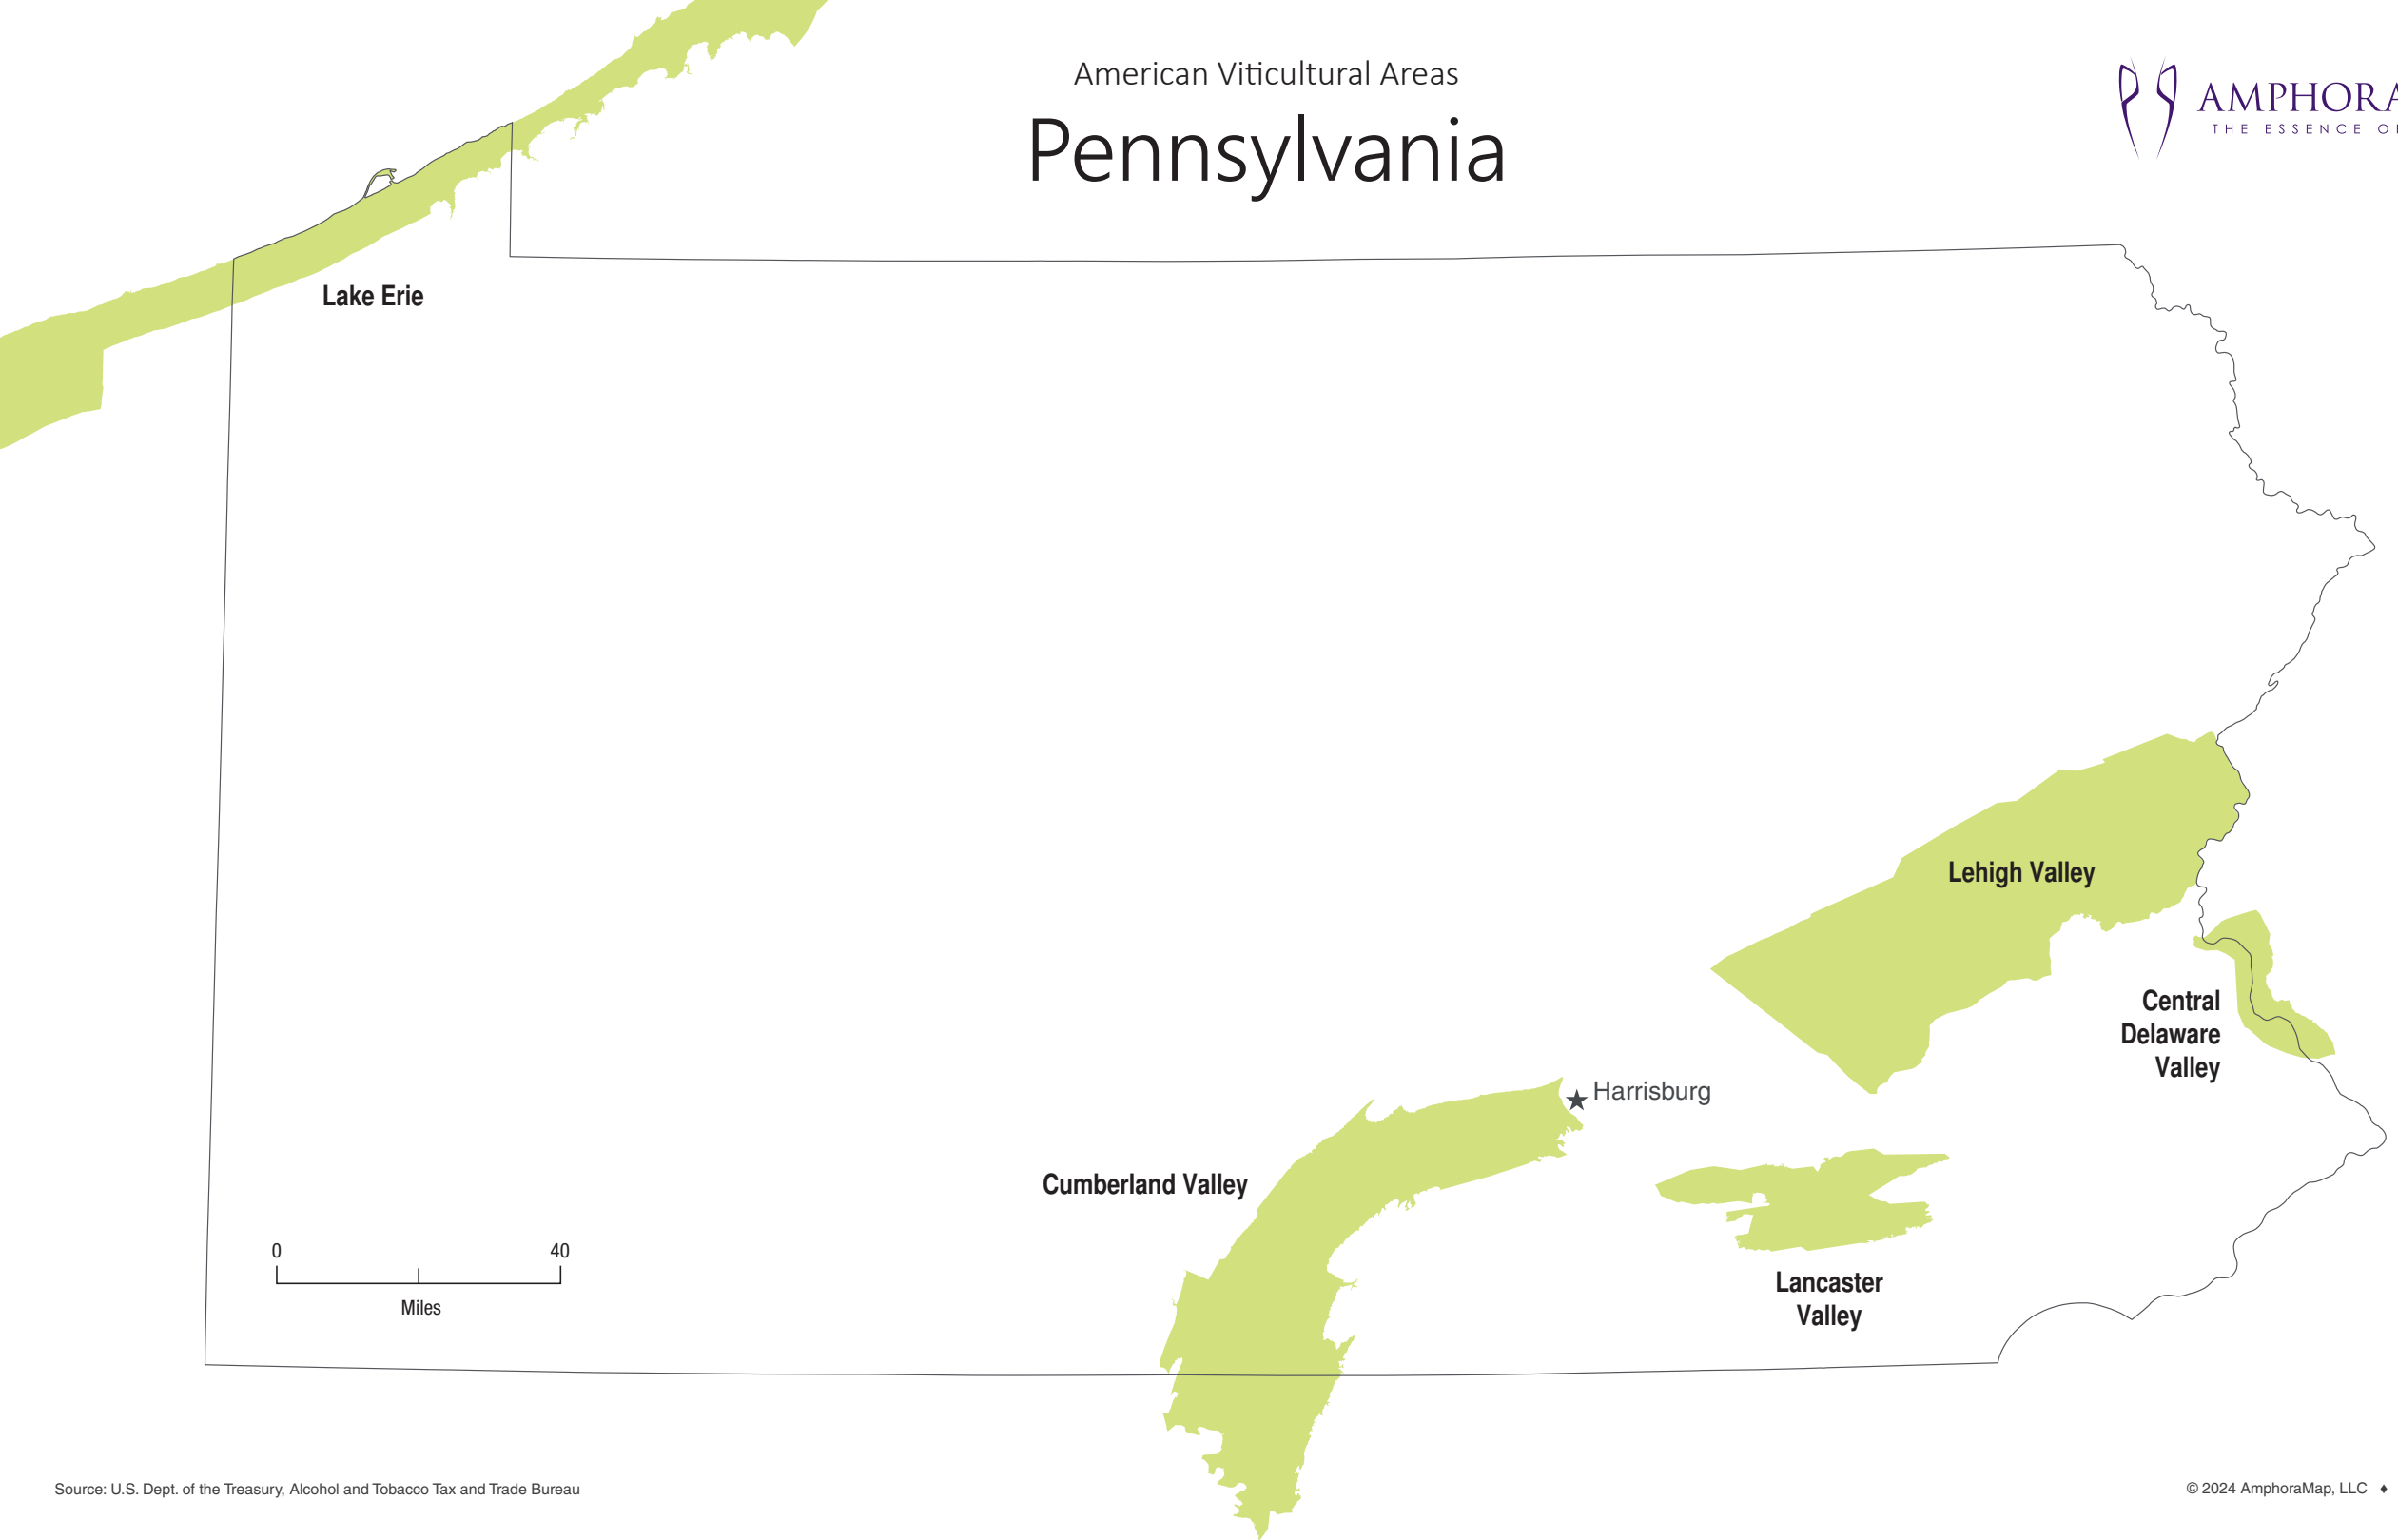

American Viticultural Areas
Pennsylvania

American Viticultural Areas

Pennsylvania

0 40
Miles